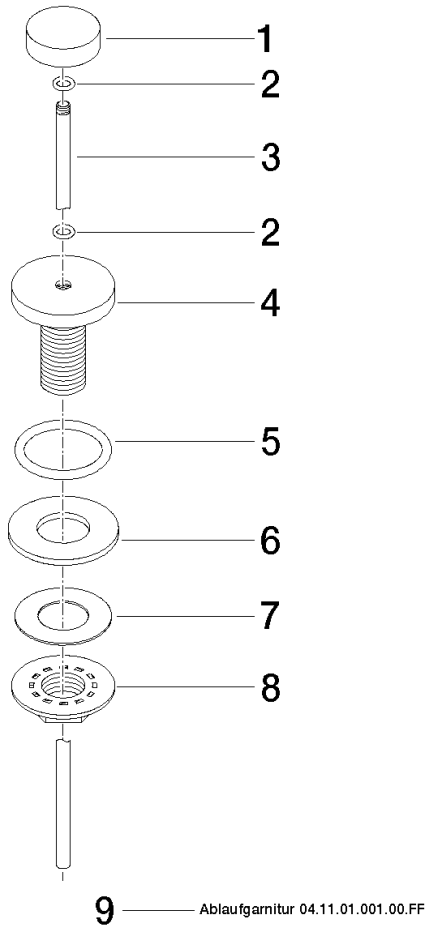

Basin Waste with knob for deck mounting 1 1/4" - Brushed Durabronze (23kt Gold)

IMO

10 200 970

Fits: IMO, LULU, MADISON, MEM, TARA, CL.1, LISSÉ, VAIA, META, CYO

	Brushed Durabronze (23kt Gold)	10 200 970-28
	Chrome	10 200 970-00
	Brushed Platinum	10 200 970-06
	Platinum	10 200 970-08
	Durabronze (23kt Gold)	10 200 970-09
	Dark Chrome	10 200 970-19
	Light Gold	10 200 970-26
	Brushed Light Gold	10 200 970-27
	Matte Black	10 200 970-33
	Brushed Bronze	10 200 970-42
	Brushed Champagne (22kt Gold)	10 200 970-46
	Champagne (22kt Gold)	10 200 970-47
	Brushed Chrome	10 200 970-93
	Brushed Dark Platinum	10 200 970-99

Basin Waste with knob for deck mounting 1 1/4" - Brushed Durabronze (23kt Gold)

IMO

10 200 970

Only suitable for basins with an overflow.

Basin Waste with knob for deck mounting 1 1/4" - Brushed Durabronz (23kt Gold)

IMO

10 200 970

10 200 970

Parts for other finishes can be found here: [Chrome](#)

Spare parts list

No.	Item Number	Name	Quantity used	Delivery time
1	09 21 33 001-28	handle	1	20
2	09 14 10 007 90	seal	2	2
3	09 31 09 004-28	pull-rod	1	20
4	09 18 40 022-28	sleeve	1	20
5	09 14 10 095 90	seal	1	2
6	09 14 05 012 90	seal	1	2
7	09 14 40 001 90	seal	1	60
8	09 23 10 010 90	nut	1	2
9	90 11 01 001 00-28	pop-up waste	1	20